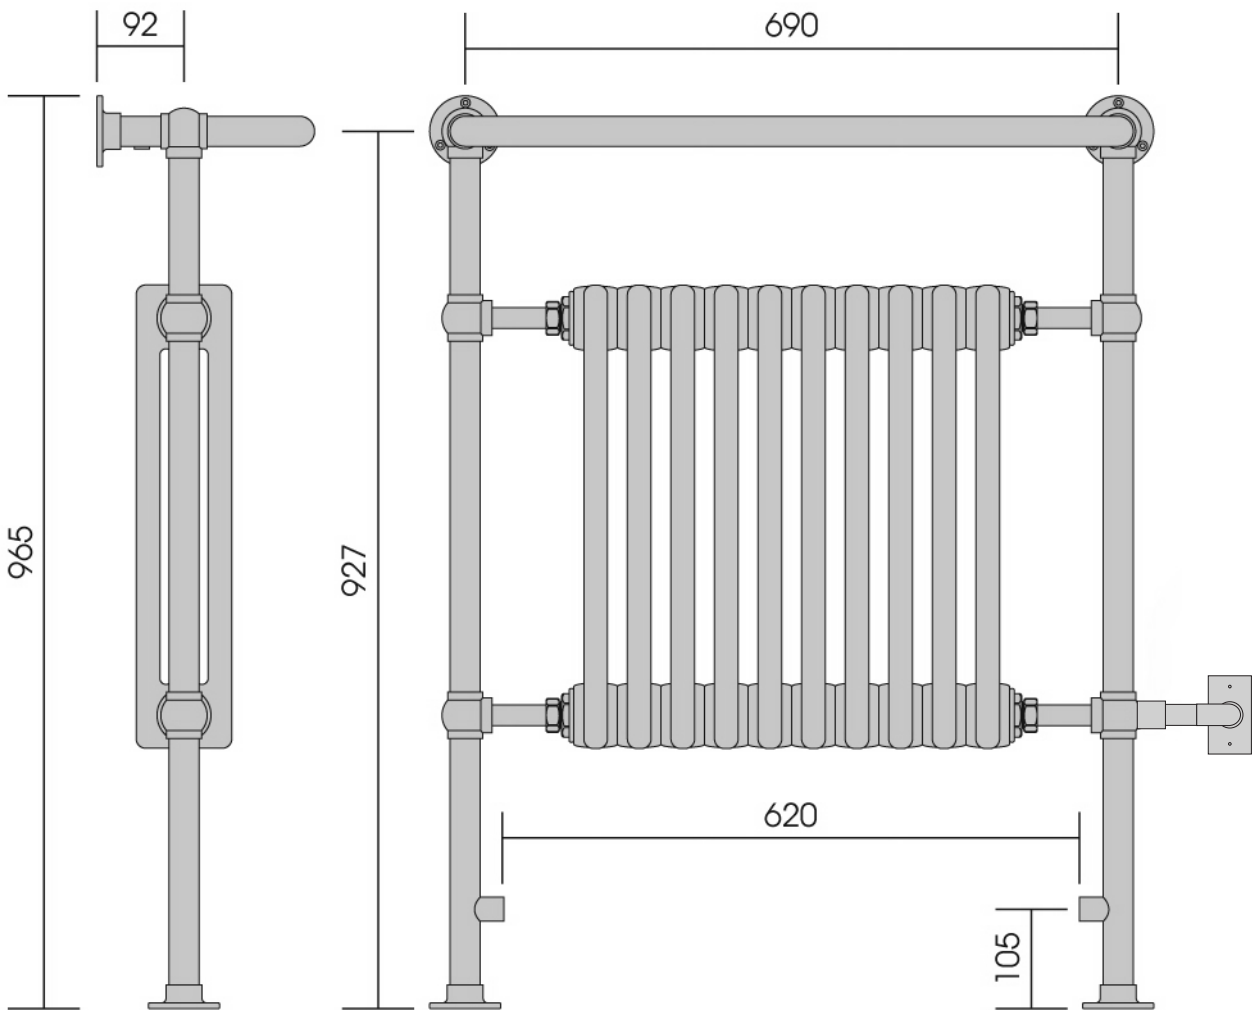

LG004A

Height: 965mm (37.99")
 Width: 765mm (30.11")
 Depth: 230mm (9.05")

Tube Ø: 31.8mm (1.25")
 Output @50°CΔT: 653 W
 Elec. element if specified: 400 W

mm	inches
965	37.99
927	36.49
765	30.11
690	27.16
620	24.40
230	9.05
92	3.62

Vogue UK Ltd. reserve the right to alter specifications without prior notice. ALL MEASUREMENTS ARE NOMINAL DIMENSIONS ONLY, AND ARE NOT BINDING.

*Some degree of flexibility does exist for junction box positioning. The mounting hardware should not be roughed in until the unit is on site.