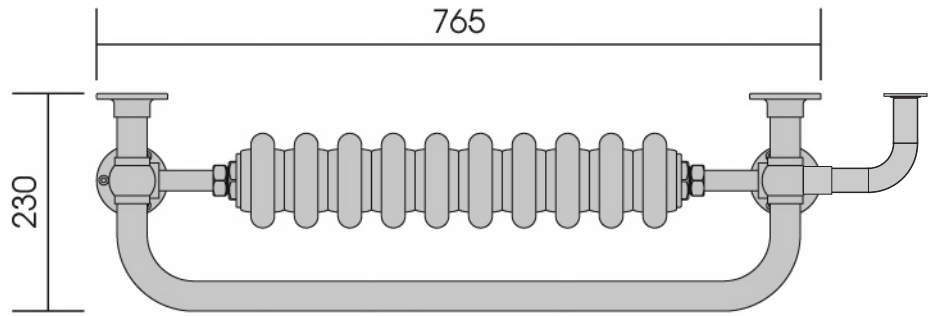

LG004A

Height: 965mm (37.99")
 Width: 765mm (30.11")
 Depth: 230mm (9.05")

Tube Ø: 31.8mm (1.25")
 Output @50°CΔT: 653 W
 Elec. element if specified: 400 W

mm	inches
965	37.99
927	36.49
765	30.11
690	27.16
620	24.40
230	9.05
92	3.62

Vogue UK Ltd. reserve the right to alter specifications without prior notice. ALL MEASUREMENTS ARE NOMINAL DIMENSIONS ONLY, AND ARE NOT BINDING.

*Some degree of flexibility does exist for junction box positioning. The mounting hardware should not be roughed in until the unit is on site.