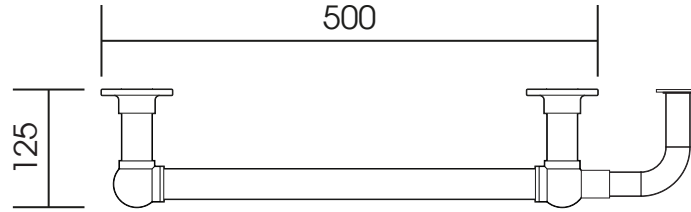

LG010 A

Height: 750mm (29.52")
 Width: 500mm (19.68")
 Depth: 125mm (4.92")

Tube Ø: 31.8mm (1.25")
 Output @50°CΔT: 169 W
 Elec. element if specified: 100 W

mm	inches
750	29.52
500	19.68
425	16.73
675	25.86
125	4.92

Vogue UK Ltd. reserve the right to alter specifications without prior notice. ALL MEASUREMENTS ARE NOMINAL DIMENSIONS ONLY, AND ARE NOT BINDING.

*Some degree of flexibility does exist for junction box positioning. The mounting hardware should not be roughed in until the unit is on site.