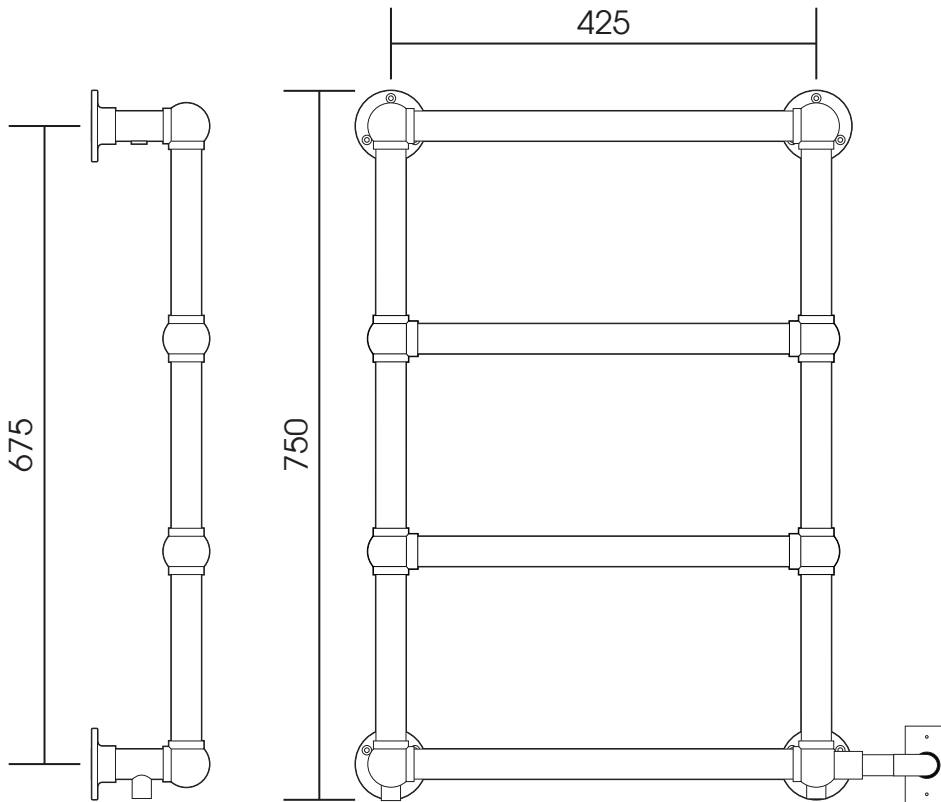

LG010 A

Height: 750mm (29.52")
 Width: 500mm (19.68")
 Depth: 125mm (4.92")

Tube Ø: 31.8mm (1.25")
 Output @50°CΔT: 169 W
 Elec. element if specified: 100 W

mm	inches
750	29.52
500	19.68
425	16.73
675	25.86
125	4.92

Vogue UK Ltd. reserve the right to alter specifications without prior notice. ALL MEASUREMENTS ARE NOMINAL DIMENSIONS ONLY, AND ARE NOT BINDING.

*Some degree of flexibility does exist for junction box positioning. The mounting hardware should not be roughed in until the unit is on site.