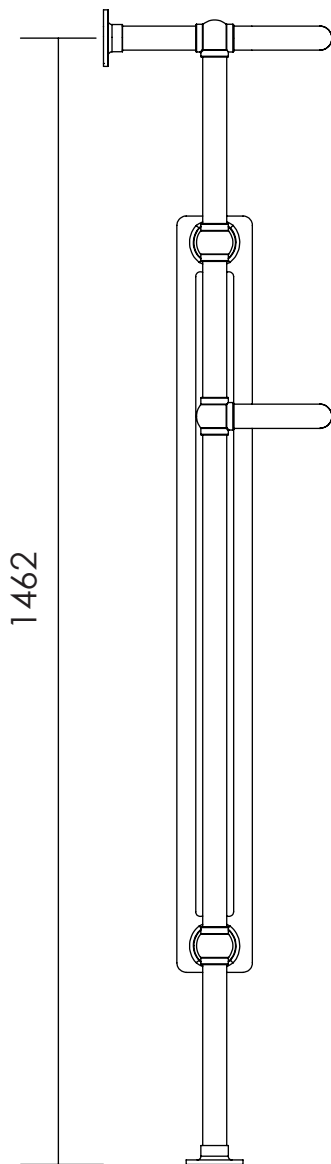

LG013

Height: 1500mm (59.05") Tube Ø: 31.8mm (1.25")
 Width: 500mm (19.68") Output @50°CΔT: 815 W
 Depth: 250mm (9.84") Elec. element if specified: 400 W

mm	inches
1500	59.05
500	19.68
425	16.73
343	13.5
1462	57.55
100	3.93
250	9.84

Vogue UK Ltd. reserve the right to alter specifications without prior notice. ALL MEASUREMENTS ARE NOMINAL DIMENSIONS ONLY, AND ARE NOT BINDING.

*Some degree of flexibility does exist for junction box positioning. The mounting hardware should not be roughed in until the unit is on site.