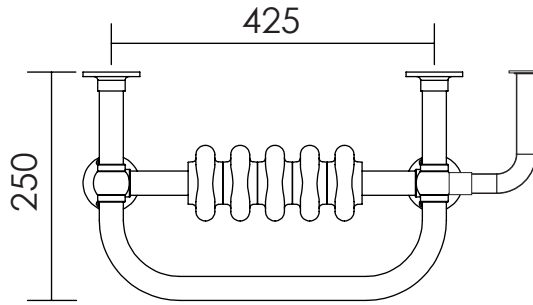

LG013

Height: 1500mm (59.05") Tube Ø: 31.8mm (1.25")
 Width: 500mm (19.68") Output @50°CΔT: 815 W
 Depth: 250mm (9.84") Elec. element if specified: 400 W

mm	inches
1500	59.05
500	19.68
425	16.73
343	13.5
1462	57.55
100	3.93
250	9.84

Vogue UK Ltd. reserve the right to alter specifications without prior notice. ALL MEASUREMENTS ARE NOMINAL DIMENSIONS ONLY, AND ARE NOT BINDING.

*Some degree of flexibility does exist for junction box positioning. The mounting hardware should not be roughed in until the unit is on site.