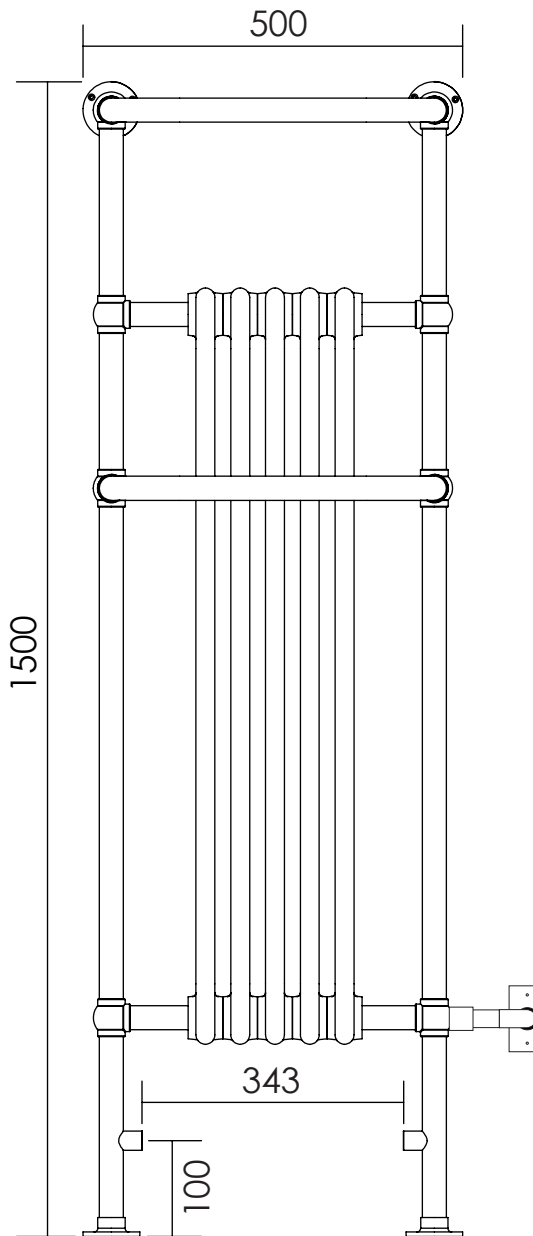

LG013

Height: 1500mm (59.05") Tube Ø: 31.8mm (1.25")
 Width: 500mm (19.68") Output @50°CΔT: 815 W
 Depth: 250mm (9.84") Elec. element if specified: 400 W

mm	inches
1500	59.05
500	19.68
425	16.73
343	13.5
1462	57.55
100	3.93
250	9.84

Vogue UK Ltd. reserve the right to alter specifications without prior notice. ALL MEASUREMENTS ARE NOMINAL DIMENSIONS ONLY, AND ARE NOT BINDING.

*Some degree of flexibility does exist for junction box positioning. The mounting hardware should not be roughed in until the unit is on site.