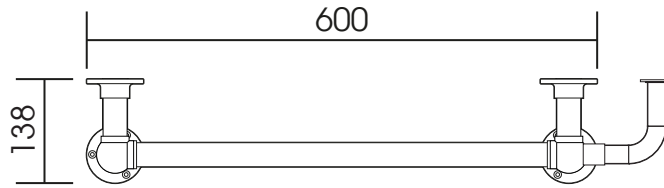

# LG021

Height: 1548mm (60.94") Tube Ø: 31.8mm (1.25")  
 Width: 600mm (23.62") Output @50°CΔT: 310 W  
 Depth: 138mm (5.43") Elec. element if specified: 150 W

mm	inches
1510	59.44
1548	60.94
600	23.62
525	20.66
453	21.37
138	5.43
100	3.93

Vogue UK Ltd. reserve the right to alter specifications without prior notice. ALL MEASUREMENTS ARE NOMINAL DIMENSIONS ONLY, AND ARE NOT BINDING.

\*Some degree of flexibility does exist for junction box positioning. The mounting hardware should not be roughed in until the unit is on site.