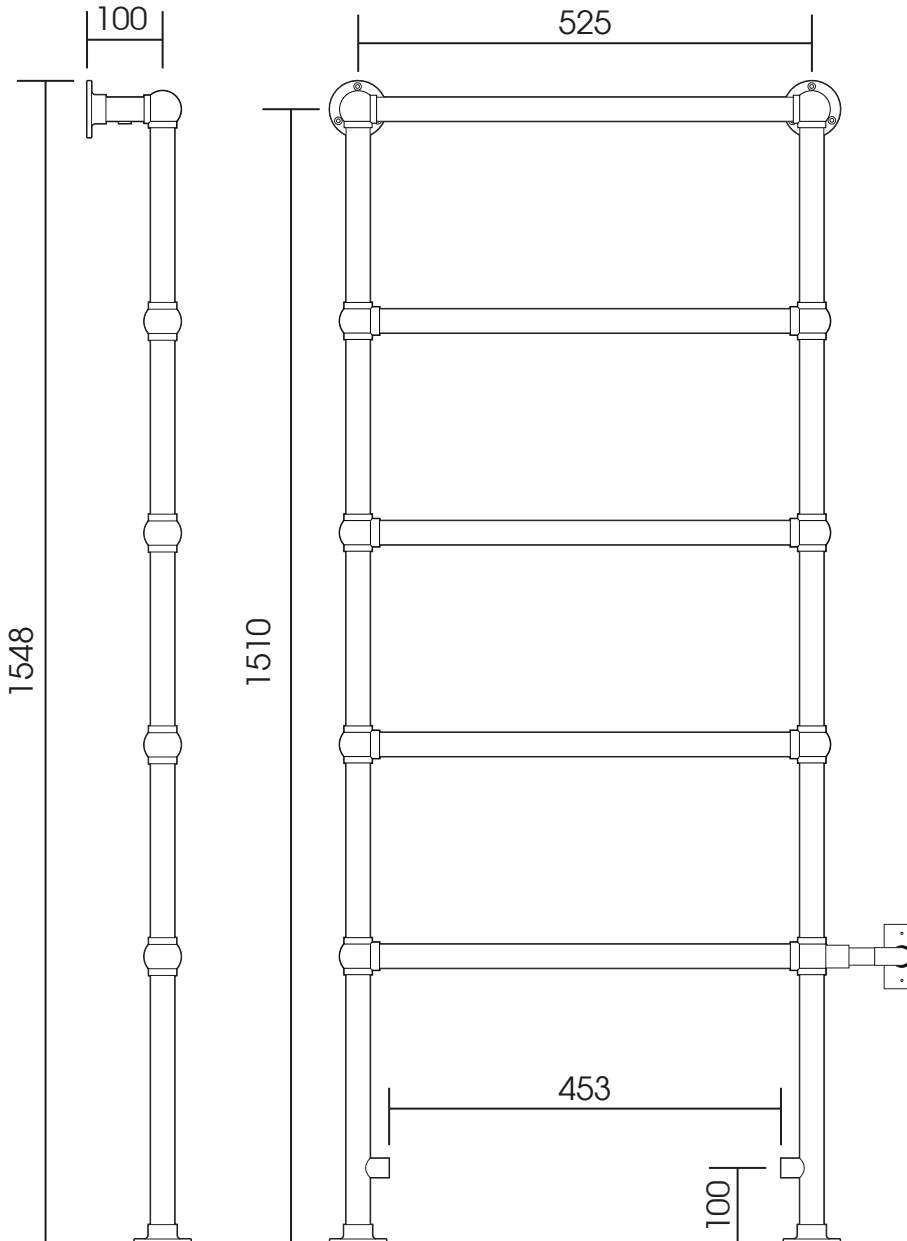

# LG021

Height: 1548mm (60.94") Tube Ø: 31.8mm (1.25")  
 Width: 600mm (23.62") Output @50°CΔT: 310 W  
 Depth: 138mm (5.43") Elec. element if specified: 150 W

mm	inches
1510	59.44
1548	60.94
600	23.62
525	20.66
453	21.37
138	5.43
100	3.93

Vogue UK Ltd. reserve the right to alter specifications without prior notice. ALL MEASUREMENTS ARE NOMINAL DIMENSIONS ONLY, AND ARE NOT BINDING.

\*Some degree of flexibility does exist for junction box positioning. The mounting hardware should not be roughed in until the unit is on site.