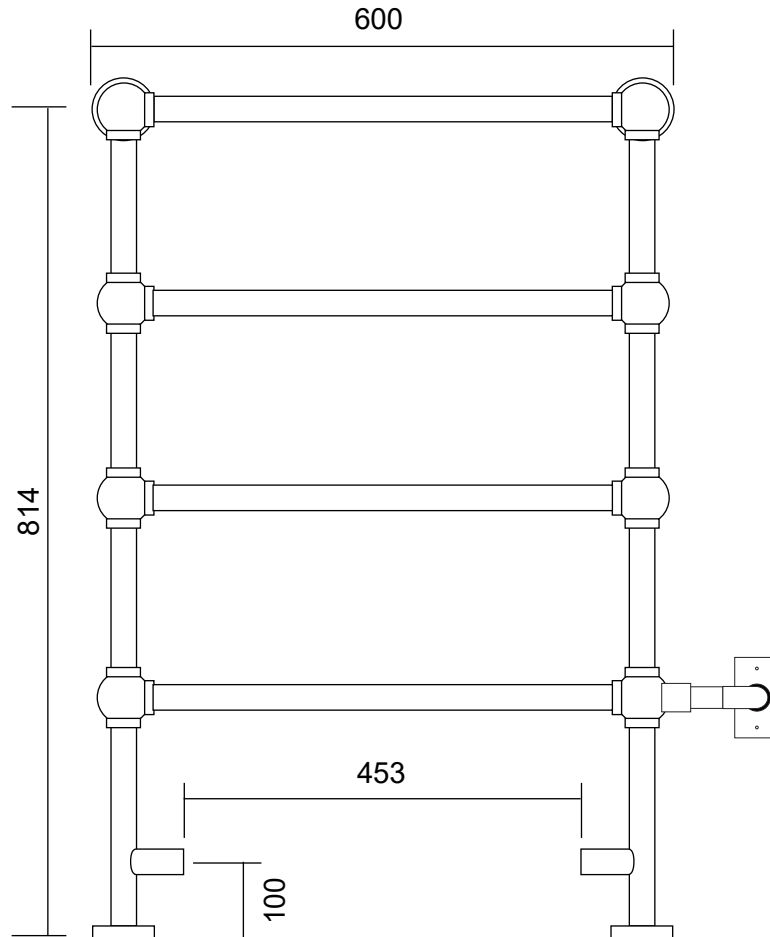

LG024A

Height: 850mm (33.46")
 Width: 600mm (23.62")
 Depth: 138mm (5.43")

Tube Ø: 31.8mm (1.25")
 Output @50°CΔT: 163 W
 Elec. element if specified: 75 W

mm	inches
850	33.46
600	23.62
525	20.66
814	32.04
453	17.83
100	3.93
138	5.43

Vogue UK Ltd. reserve the right to alter specifications without prior notice. ALL MEASUREMENTS ARE NOMINAL DIMENSIONS ONLY, AND ARE NOT BINDING.

*Some degree of flexibility does exist for junction box positioning. The mounting hardware should not be roughed in until the unit is on site.