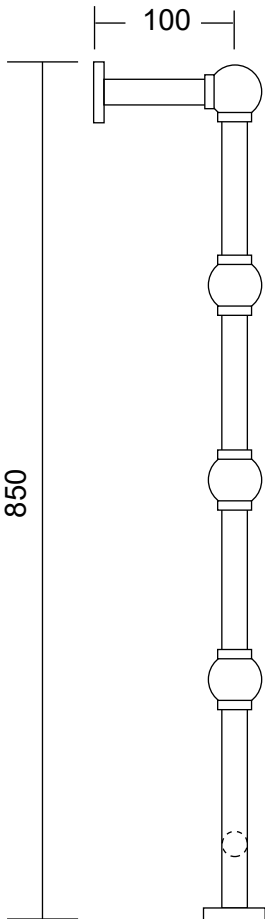

LG024A

Height: 850mm (33.46")
 Width: 600mm (23.62")
 Depth: 138mm (5.43")

Tube Ø: 31.8mm (1.25")
 Output @50°CΔT: 163 W
 Elec. element if specified: 75 W

mm	inches
850	33.46
600	23.62
525	20.66
814	32.04
453	17.83
100	3.93
138	5.43

Vogue UK Ltd. reserve the right to alter specifications without prior notice. ALL MEASUREMENTS ARE NOMINAL DIMENSIONS ONLY, AND ARE NOT BINDING.

*Some degree of flexibility does exist for junction box positioning. The mounting hardware should not be roughed in until the unit is on site.