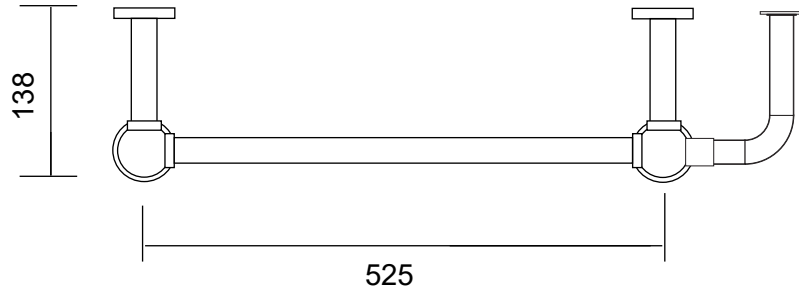

LG024A

Height: 850mm (33.46")
 Width: 600mm (23.62")
 Depth: 138mm (5.43")

Tube Ø: 31.8mm (1.25")
 Output @50°CΔT: 163 W
 Elec. element if specified: 75 W

mm	inches
850	33.46
600	23.62
525	20.66
814	32.04
453	17.83
100	3.93
138	5.43

Vogue UK Ltd. reserve the right to alter specifications without prior notice. ALL MEASUREMENTS ARE NOMINAL DIMENSIONS ONLY, AND ARE NOT BINDING.

*Some degree of flexibility does exist for junction box positioning. The mounting hardware should not be roughed in until the unit is on site.