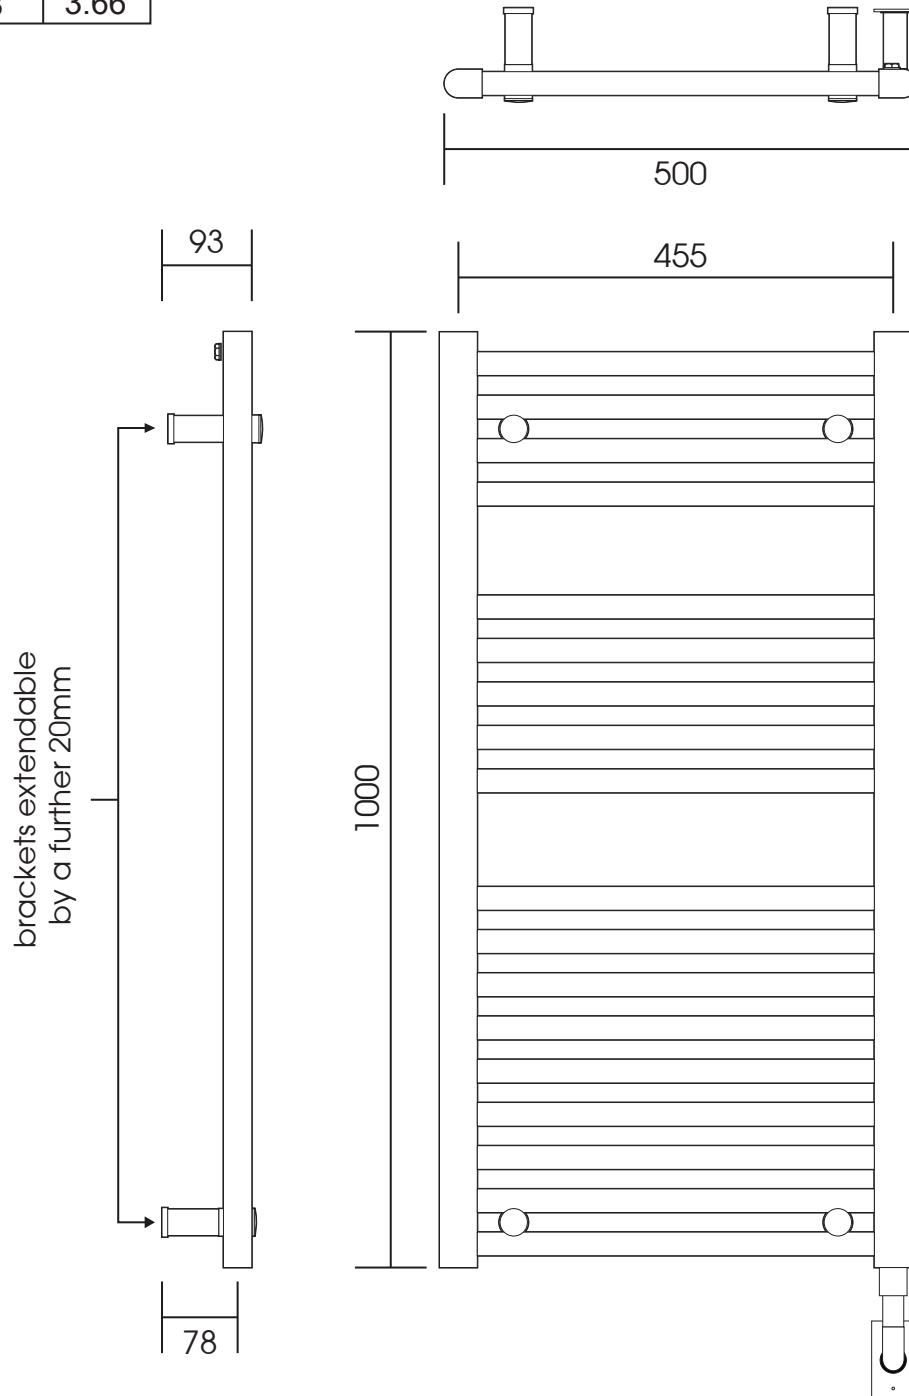

MD001

Height: 1000mm (39.37")
 Width: 500mm (19.68")
 Depth: 93mm (3.66")

Tube Ø: 25 + 30x40 D Section (.98 + 1.18x1.57")
 Output @50°CΔT: 351 W
 Elec. element if specified: 300 W

mm	inches
1000	39.37
500	19.68
455	17.91
78	3.07
93	3.66

Brackets supplied may differ from those depicted

Vogue UK Ltd. reserve the right to alter specifications without prior notice. ALL MEASUREMENTS ARE NOMINAL DIMENSIONS ONLY, AND ARE NOT BINDING.

*Some degree of flexibility does exist for junction box positioning. The mounting hardware should not be roughed in until the unit is on site.