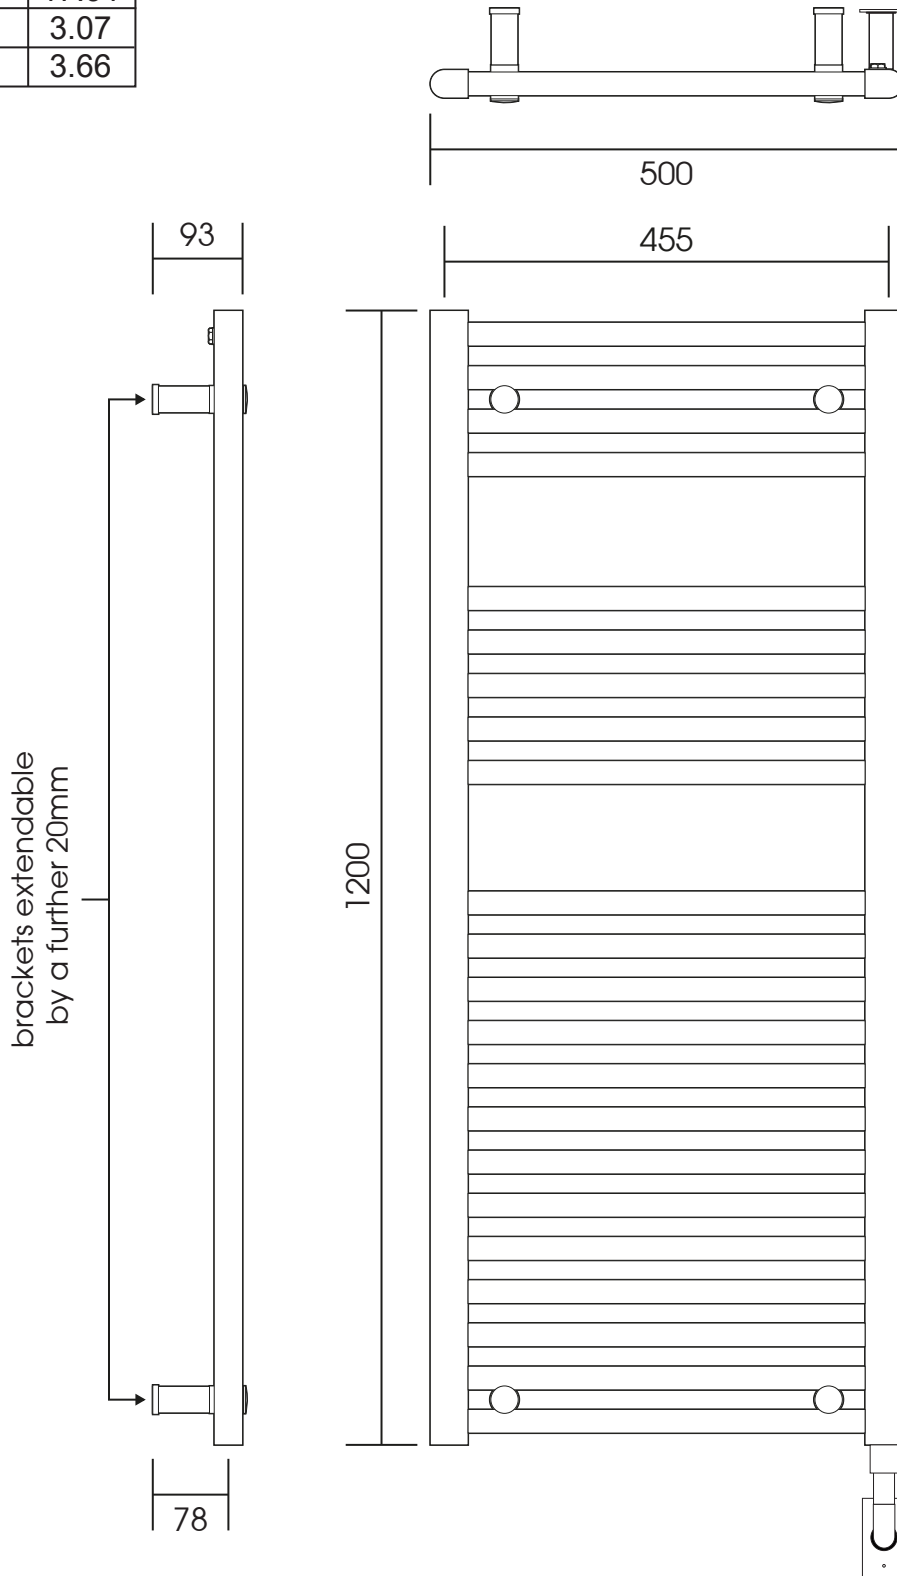

MD001

Height: 1200mm (47.24")
 Width: 500mm (19.68")
 Depth: 93mm (3.66")

Tube Ø: 25 + 30x40 D Section (.98 + 1.18x1.57")
 Output @50°CΔT: 428 W
 Elec. element if specified: 300 W

mm	inches
1200	47.24
500	19.68
455	17.91
78	3.07
93	3.66

Brackets supplied may differ from those depicted

*Some degree of flexibility does exist for junction box positioning. The mounting hardware should not be roughed in until the unit is on site.

Vogue UK Ltd. reserve the right to alter specifications without prior notice. ALL MEASUREMENTS ARE NOMINAL DIMENSIONS ONLY, AND ARE NOT BINDING.