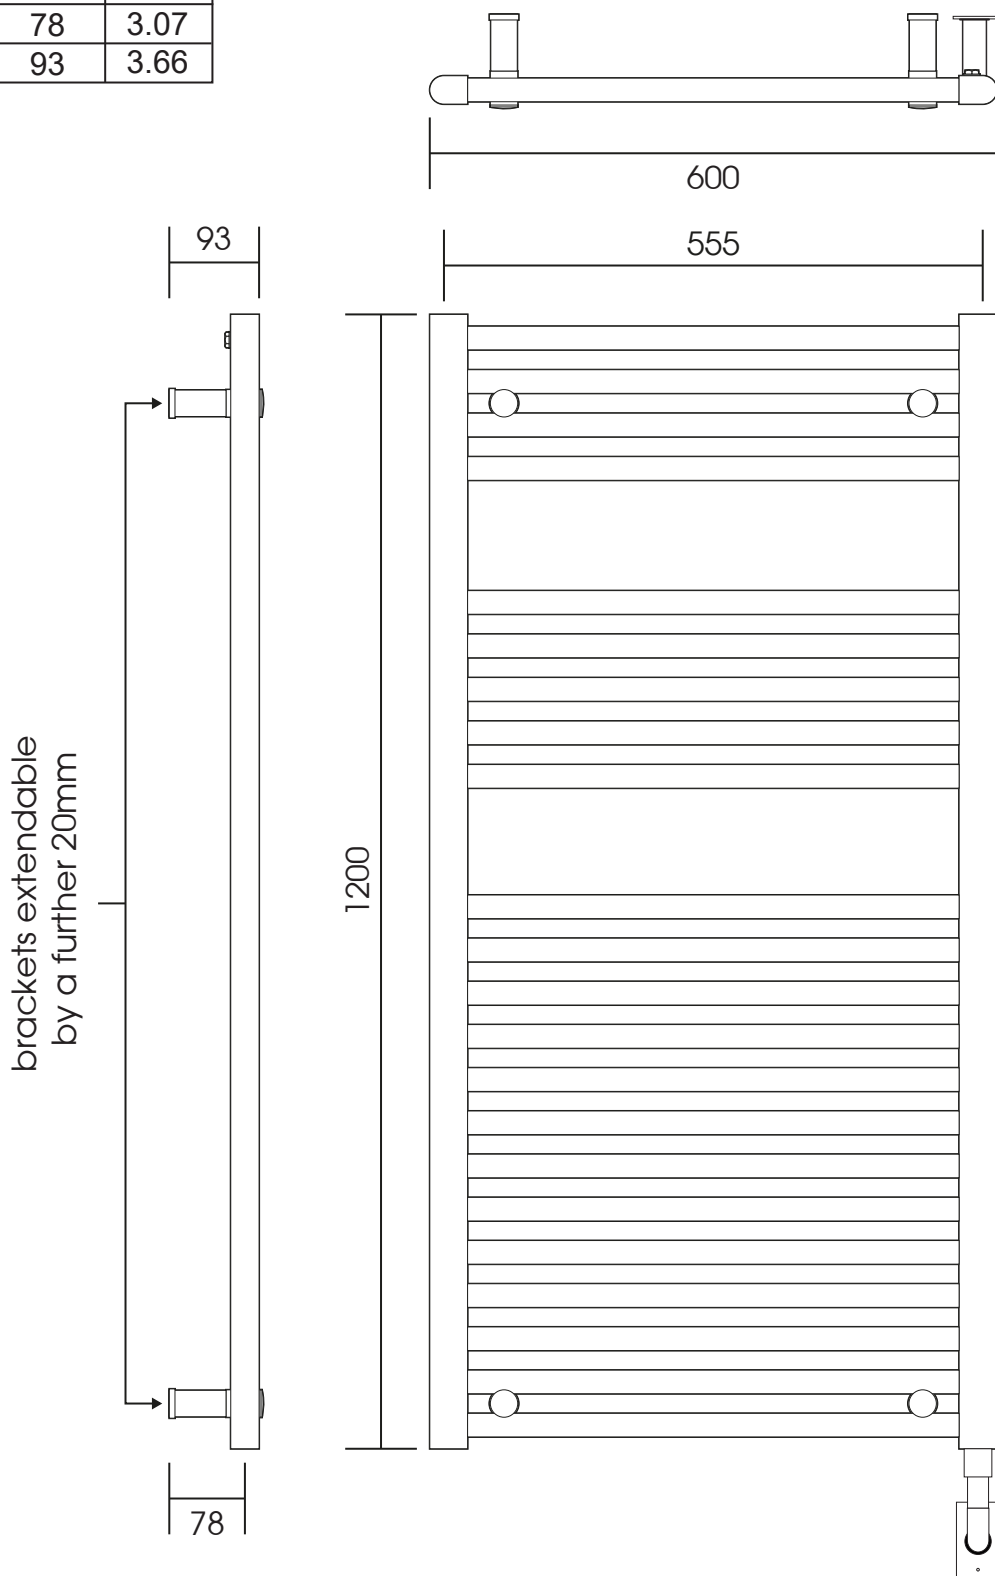

# MD001

Height: 1200mm (47.24")  
 Width: 600mm (23.62")  
 Depth: 93mm (3.66")

Tube Ø: 25 + 30x40 D Section (.98 + 1.18x1.57")  
 Output @50°CΔT: 505 W  
 Elec. element if specified: 400 W

mm	inches
1200	47.24
600	23.62
555	21.85
78	3.07
93	3.66

Brackets supplied may differ from those depicted

Vogue UK Ltd. reserve the right to alter specifications without prior notice. ALL MEASUREMENTS ARE NOMINAL DIMENSIONS ONLY, AND ARE NOT BINDING.

\*Some degree of flexibility does exist for junction box positioning. The mounting hardware should not be roughed in until the unit is on site.

MATERIAL: Mild Steel

SCALE: 1:8