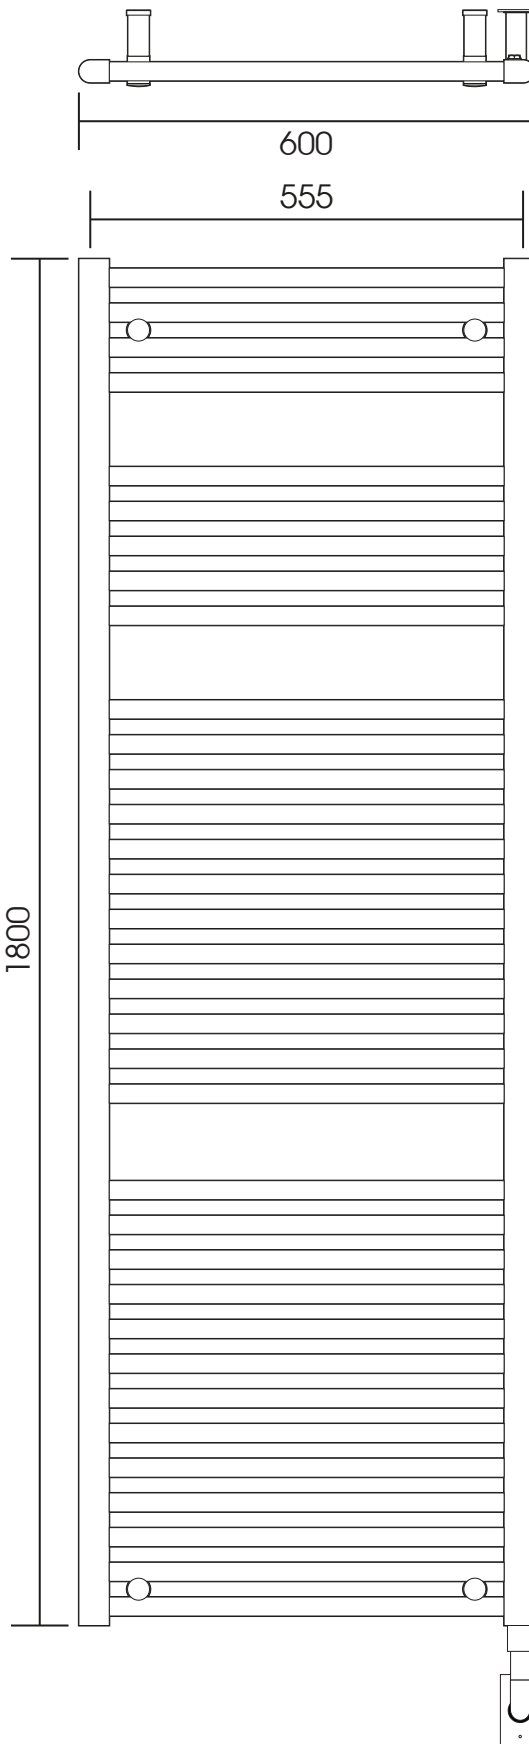

MD001

Height: 1800mm (70.86")
 Width: 600mm (23.62")
 Depth: 93mm (3.66")

Tube Ø: 25 + 30x40 D Section (.98 + 1.18x1.57")
 Output @50°CΔT: 754 W
 Elec. element if specified: 600 W

mm	inches
1800	70.86
600	23.62
555	21.85
78	3.07
93	3.66

Brackets supplied may differ from those depicted

brackets extendable by a further 20mm

Vogue UK Ltd. reserve the right to alter specifications without prior notice. ALL MEASUREMENTS ARE NOMINAL DIMENSIONS ONLY, AND ARE NOT BINDING.