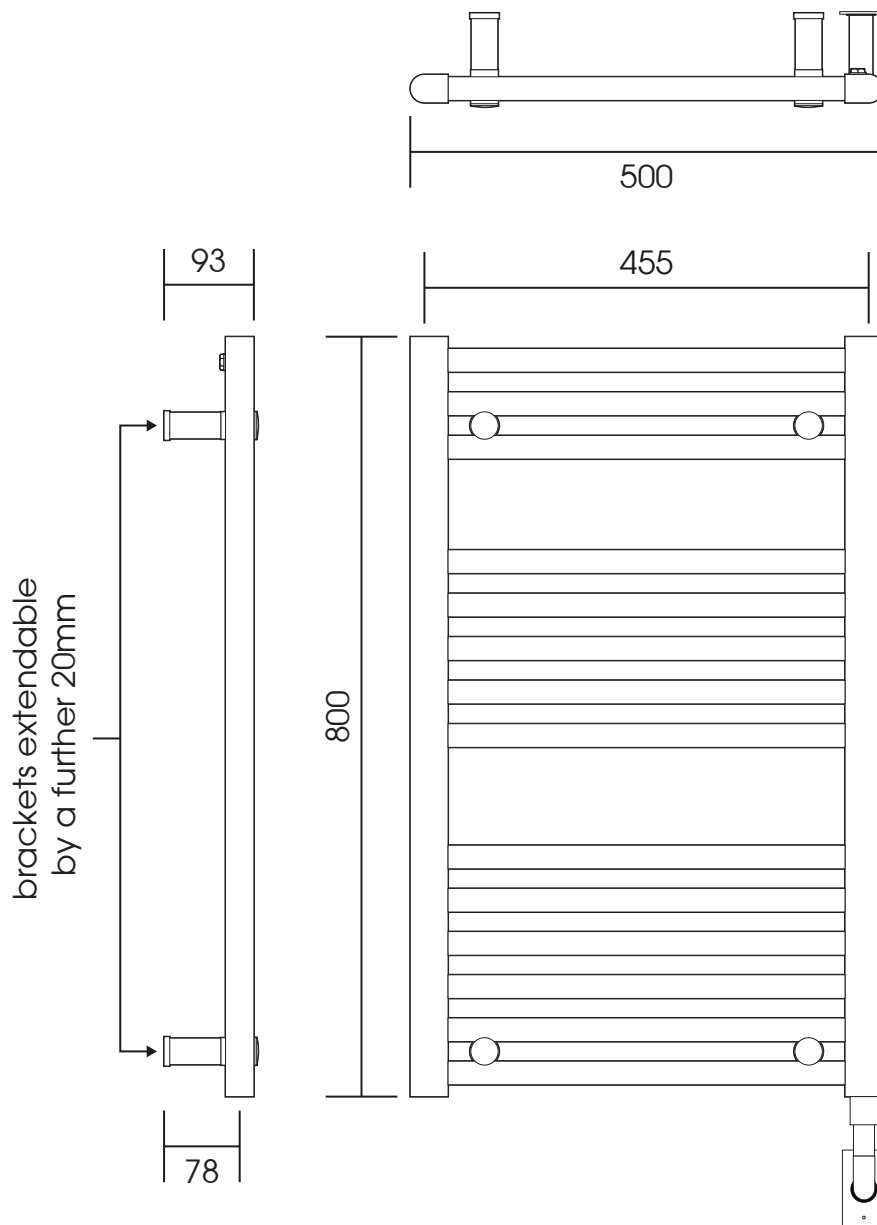

MD001

Height: 800mm (31.5")
 Width: 500mm (19.68")
 Depth: 93mm (3.66")

Tube Ø: 25 + 30x40 D Section (.98 + 1.18x1.57")
 Output @50°CΔT: 275 W
 Elec. element if specified: 150 W

mm	inches
800	31.5
500	19.68
455	17.91
78	3.07
93	3.66

Brackets supplied may differ from those depicted

Vogue UK Ltd. reserve the right to alter specifications without prior notice. ALL MEASUREMENTS ARE NOMINAL DIMENSIONS ONLY, AND ARE NOT BINDING.

*Some degree of flexibility does exist for junction box positioning. The mounting hardware should not be roughed in until the unit is on site.