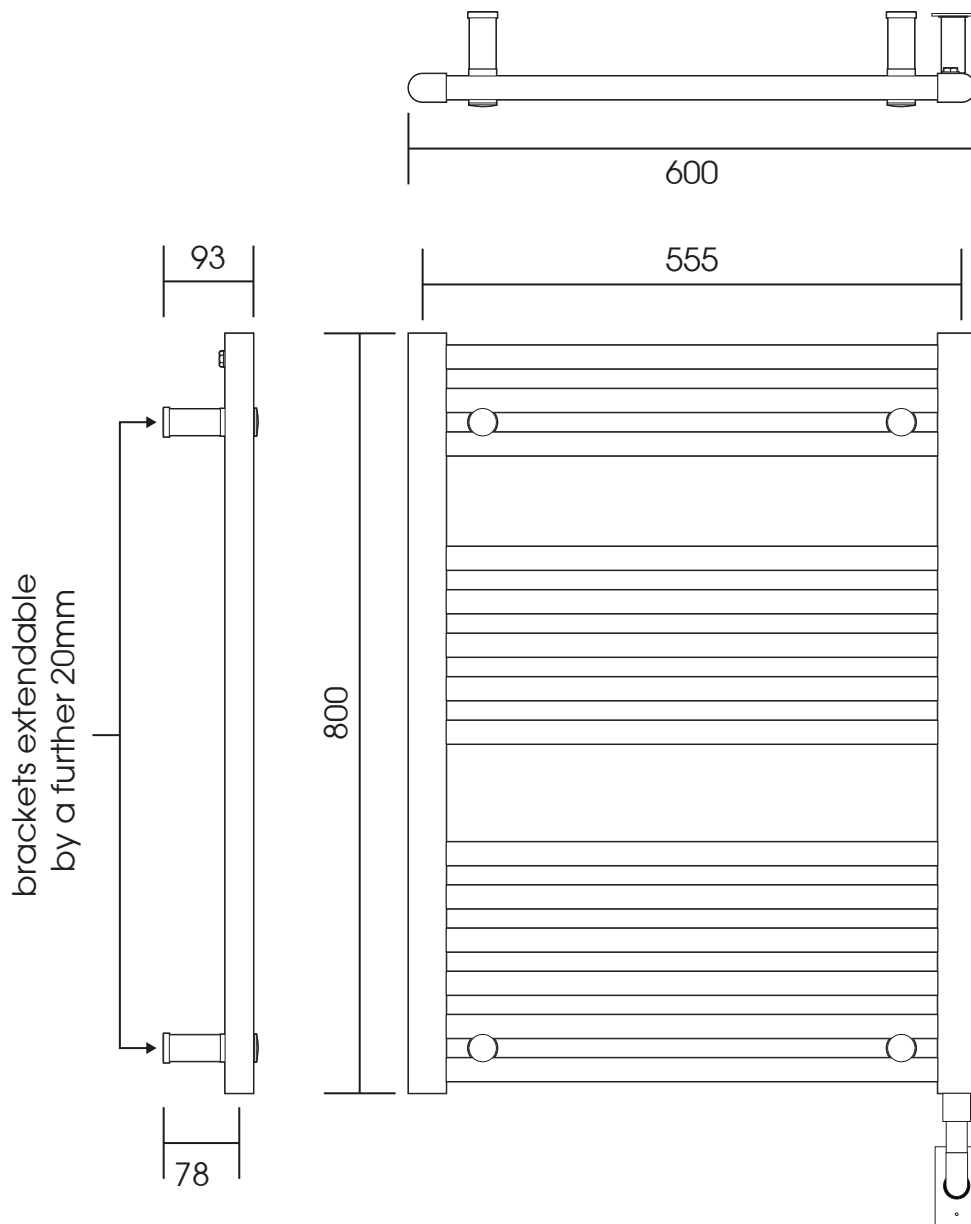

MD001

Height: 800mm (31.5")
 Width: 600mm (23.62")
 Depth: 93mm (3.66")

Tube Ø: 25 + 30x40 D Section (.98 + 1.18x1.57")
 Output @50°CΔT: 324 W
 Elec. element if specified: 200 W

mm	inches
800	31.5
600	23.62
555	21.85
78	3.07
93	3.66

Brackets supplied may differ from those depicted

Vogue UK Ltd. reserve the right to alter specifications without prior notice. ALL MEASUREMENTS ARE NOMINAL DIMENSIONS ONLY, AND ARE NOT BINDING.

*Some degree of flexibility does exist for junction box positioning. The mounting hardware should not be roughed in until the unit is on site.

MATERIAL: Mild Steel

SCALE: 1:8