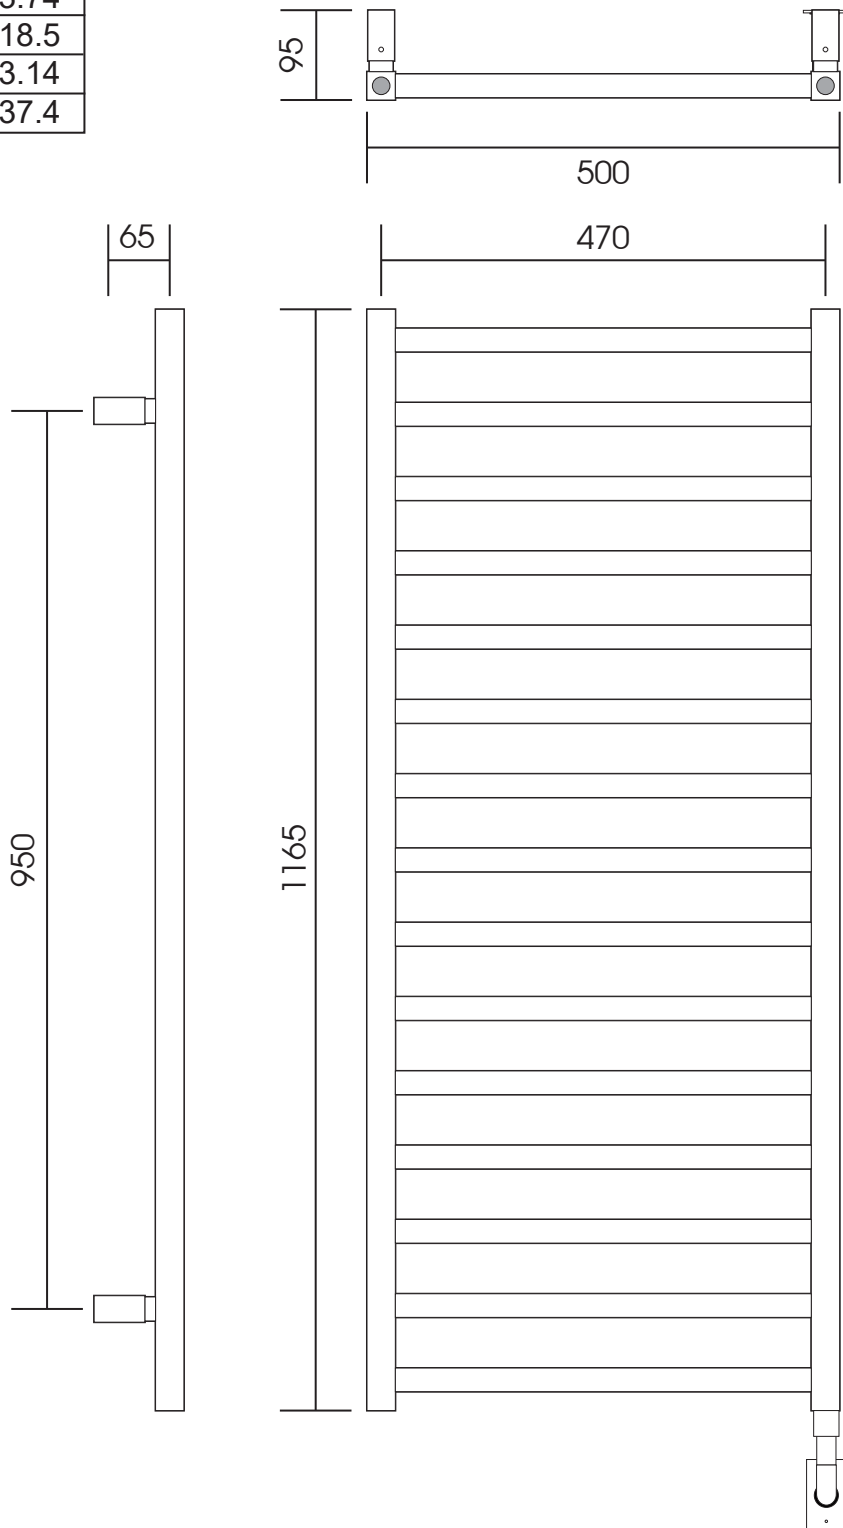

MD049

Height: 1165mm (45.86")
 Width: 500mm (19.68")
 Depth: 95mm (3.74")

Tube Ø: 30 + 25mm Sq (1.18 + 0.98")
 Output @50°CΔT: 420W
 Elec. element if specified: 200W

mm	inches
1165	45.86
500	19.68
95	3.74
470	18.5
80	3.14
950	37.4

Vogue UK Ltd. reserve the right to alter specifications without prior notice. ALL MEASUREMENTS ARE NOMINAL DIMENSIONS ONLY, AND ARE NOT BINDING.

*Some degree of flexibility does exist for junction box positioning. The mounting hardware should not be roughed in until the unit is on site.