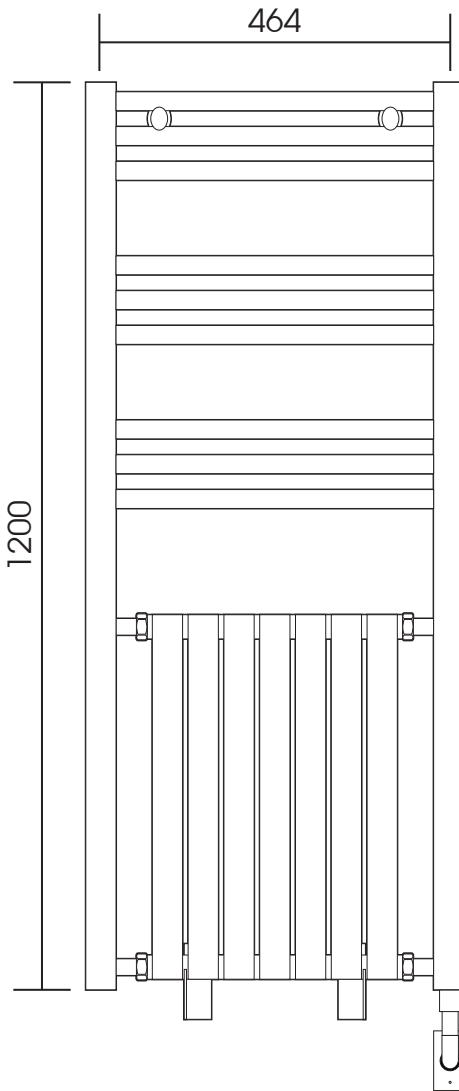

# MD060

Height: 1200mm (47.24")  
 Width: 500mm (19.68")  
 Depth: 107mm (4.21")

Tube Ø: 25 + 40x30 D (0.98 + 1.57x1.18)  
 Output @50°CΔT: 1033W  
 Elec. element if specified: 400W

mm	inches
1200	47.24
500	19.68
464	18.26
82	3.22
107	4.21

Vogue UK Ltd. reserve the right to alter specifications without prior notice. ALL MEASUREMENTS ARE NOMINAL DIMENSIONS ONLY, AND ARE NOT BINDING.

\*Some degree of flexibility does exist for junction box positioning. The mounting hardware should not be roughed in until the unit is on site.