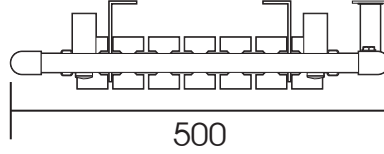

# MD060

Height: 1200mm (47.24")  
 Width: 500mm (19.68")  
 Depth: 107mm (4.21")

Tube Ø: 25 + 40x30 D (0.98 + 1.57x1.18)  
 Output @50°CΔT: 1033W  
 Elec. element if specified: 400W

mm	inches
1200	47.24
500	19.68
464	18.26
82	3.22
107	4.21

Vogue UK Ltd. reserve the right to alter specifications without prior notice. ALL MEASUREMENTS ARE NOMINAL DIMENSIONS ONLY, AND ARE NOT BINDING.

\*Some degree of flexibility does exist for junction box positioning. The mounting hardware should not be roughed in until the unit is on site.