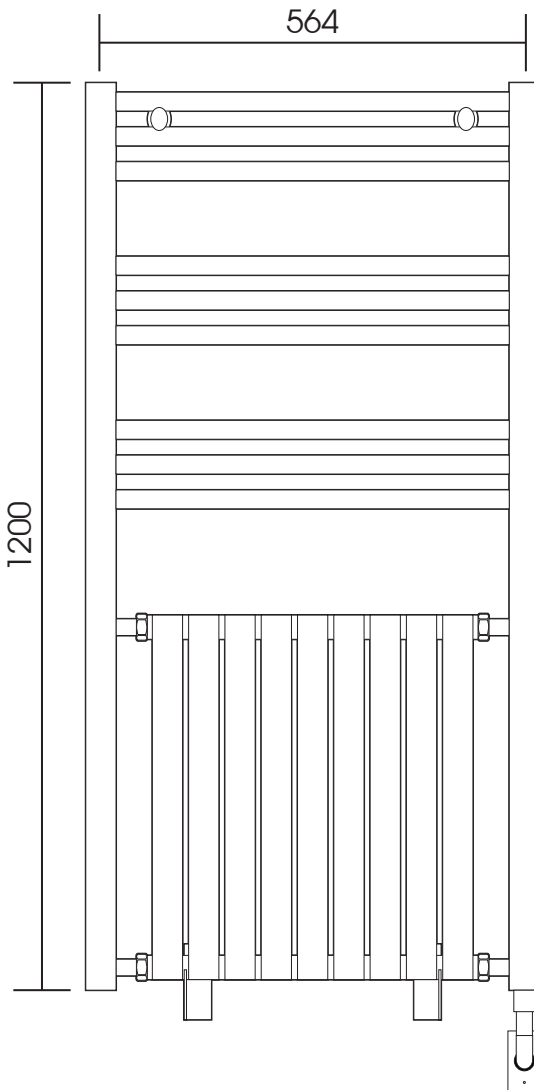

MD060

Height: 1200mm (47.24")
 Width: 600mm (23.62")
 Depth: 107mm (4.21")

Tube Ø: 25 + 40x30 D (0.98 + 1.57x1.18)
 Output @50°CΔT: 1033W
 Elec. element if specified: 400W

mm	inches
1200	47.24
600	23.62
564	22.2
82	3.22
107	4.21

Vogue UK Ltd. reserve the right to alter specifications without prior notice. ALL MEASUREMENTS ARE NOMINAL DIMENSIONS ONLY, AND ARE NOT BINDING.

*Some degree of flexibility does exist for junction box positioning. The mounting hardware should not be roughed in until the unit is on site.