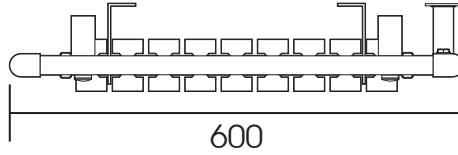

MD060

Height: 1200mm (47.24")
 Width: 600mm (23.62")
 Depth: 107mm (4.21")

Tube Ø: 25 + 40x30 D (0.98 + 1.57x1.18)
 Output @50°CΔT: 1033W
 Elec. element if specified: 400W

mm	inches
1200	47.24
600	23.62
564	22.2
82	3.22
107	4.21

Vogue UK Ltd. reserve the right to alter specifications without prior notice. ALL MEASUREMENTS ARE NOMINAL DIMENSIONS ONLY, AND ARE NOT BINDING.

*Some degree of flexibility does exist for junction box positioning. The mounting hardware should not be roughed in until the unit is on site.