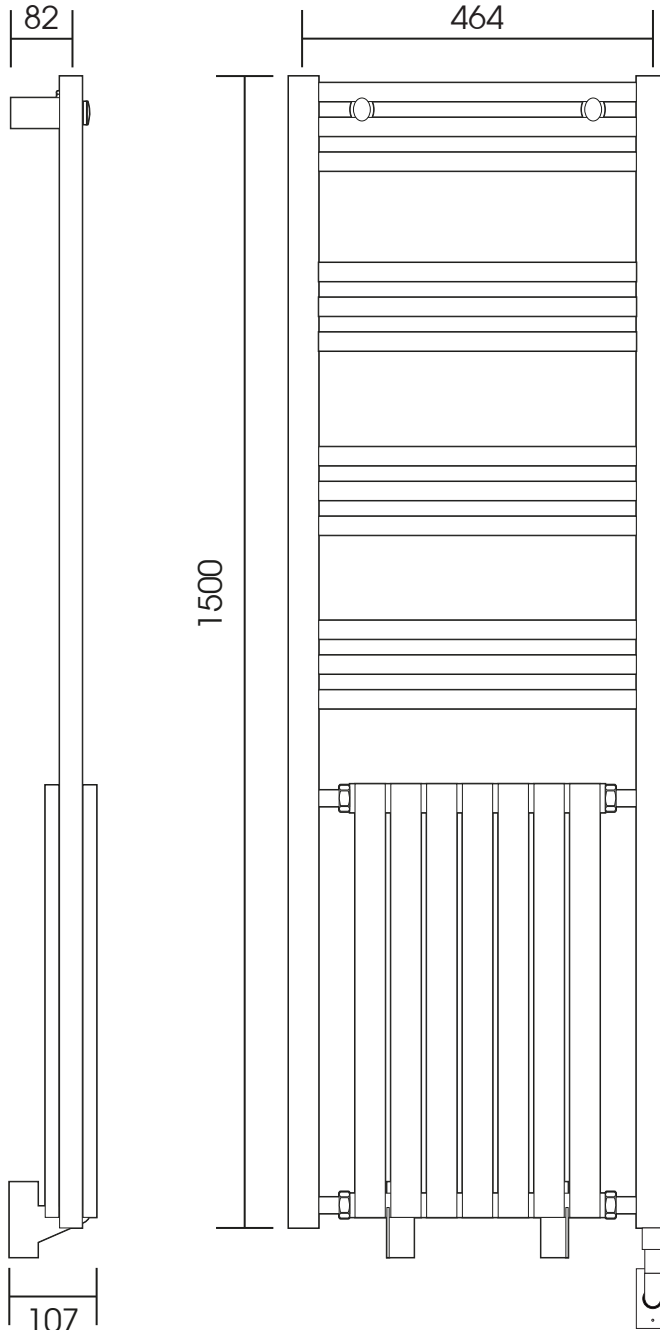

MD060

Height: 1500mm (59.05") Tube Ø: 40x30 D Shape + 25mm (1.57x1.18 + .98")
 Width: 500mm (19.68") Output @50°CΔT: 1145 W
 Depth: 107mm (4.21") Elec. element if specified: 300 W

mm	inches
1500	59.05
500	19.68
464	18.26
107	4.21
82	3.22

Vogue UK Ltd. reserve the right to alter specifications without prior notice. ALL MEASUREMENTS ARE NOMINAL DIMENSIONS ONLY, AND ARE NOT BINDING.

*Some degree of flexibility does exist for junction box positioning. The mounting hardware should not be roughed in until the unit is on site.