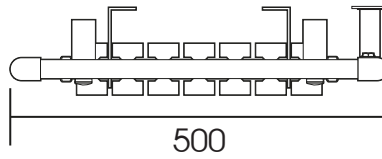

MD060

Height: 1500mm (59.05") Tube Ø: 40x30 D Shape + 25mm (1.57x1.18 + .98")
 Width: 500mm (19.68") Output @50°CΔT: 1145 W
 Depth: 107mm (4.21") Elec. element if specified: 300 W

mm	inches
1500	59.05
500	19.68
464	18.26
107	4.21
82	3.22

Vogue UK Ltd. reserve the right to alter specifications without prior notice. ALL MEASUREMENTS ARE NOMINAL DIMENSIONS ONLY, AND ARE NOT BINDING.

*Some degree of flexibility does exist for junction box positioning. The mounting hardware should not be roughed in until the unit is on site.