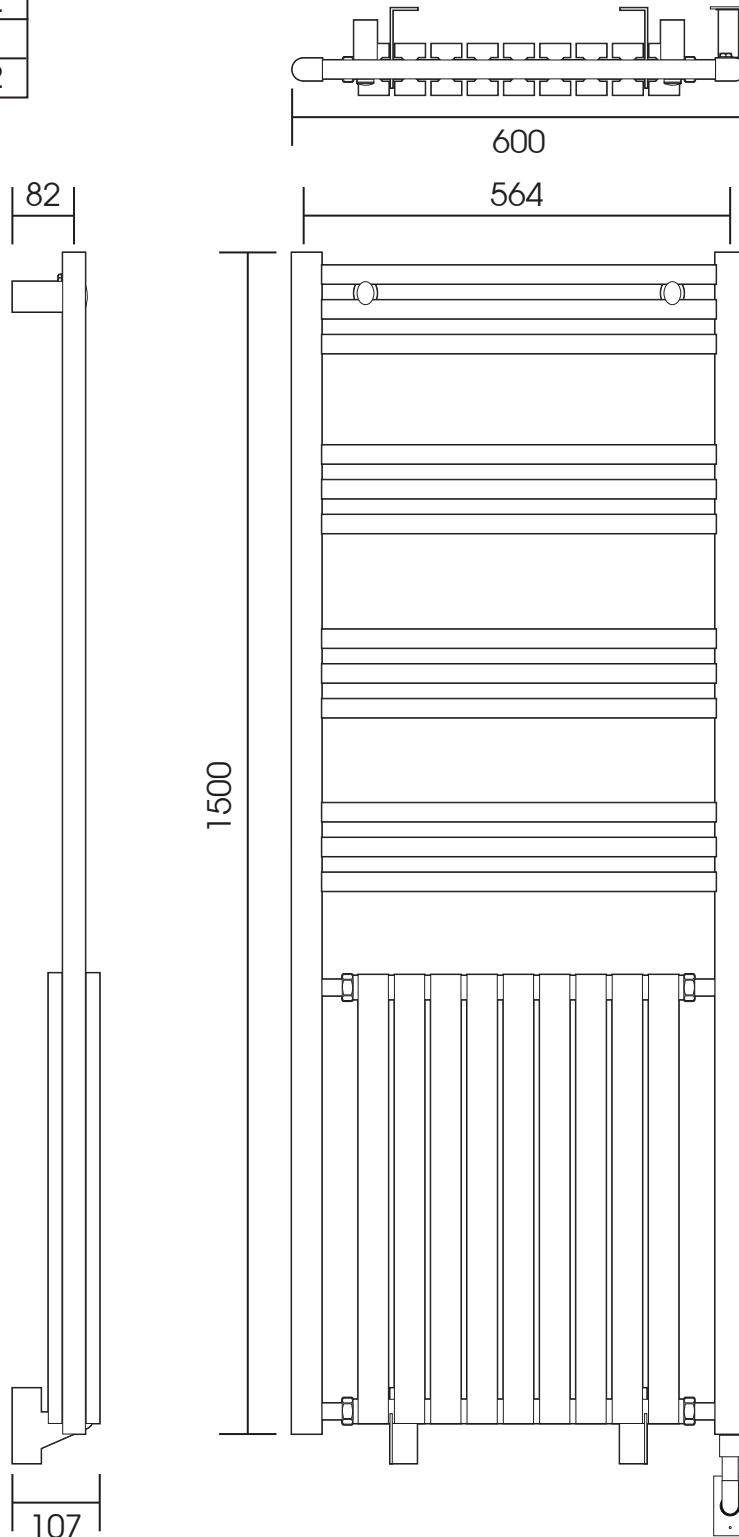

MD060

Height: 1500mm (59.05") Tube Ø: 40x30 D Shape + 25mm (1.57x1.18 + .98")
 Width: 600mm (23.62") Output @50°CΔT: 1145 W
 Depth: 107mm (4.21") Elec. element if specified: 300 W

mm	inches
1500	59.05
600	23.62
564	22.2
107	4.21
82	3.22

Vogue UK Ltd. reserve the right to alter specifications without prior notice. ALL MEASUREMENTS ARE NOMINAL DIMENSIONS ONLY, AND ARE NOT BINDING.

*Some degree of flexibility does exist for junction box positioning. The mounting hardware should not be roughed in until the unit is on site.

VOGUE

175 Memorial Drive, Unit C
 Shrewsbury, MA 015445, USA
 Tel: 508-887-8771 Fax: 508-887-8774
 e-mail: sales@vogueuk.co.uk www.vogueuk.co.uk

DIMENSIONS ARE IN MILLIMETERS AND INCHES

MATERIAL: Mild Steel

SCALE: 1:10